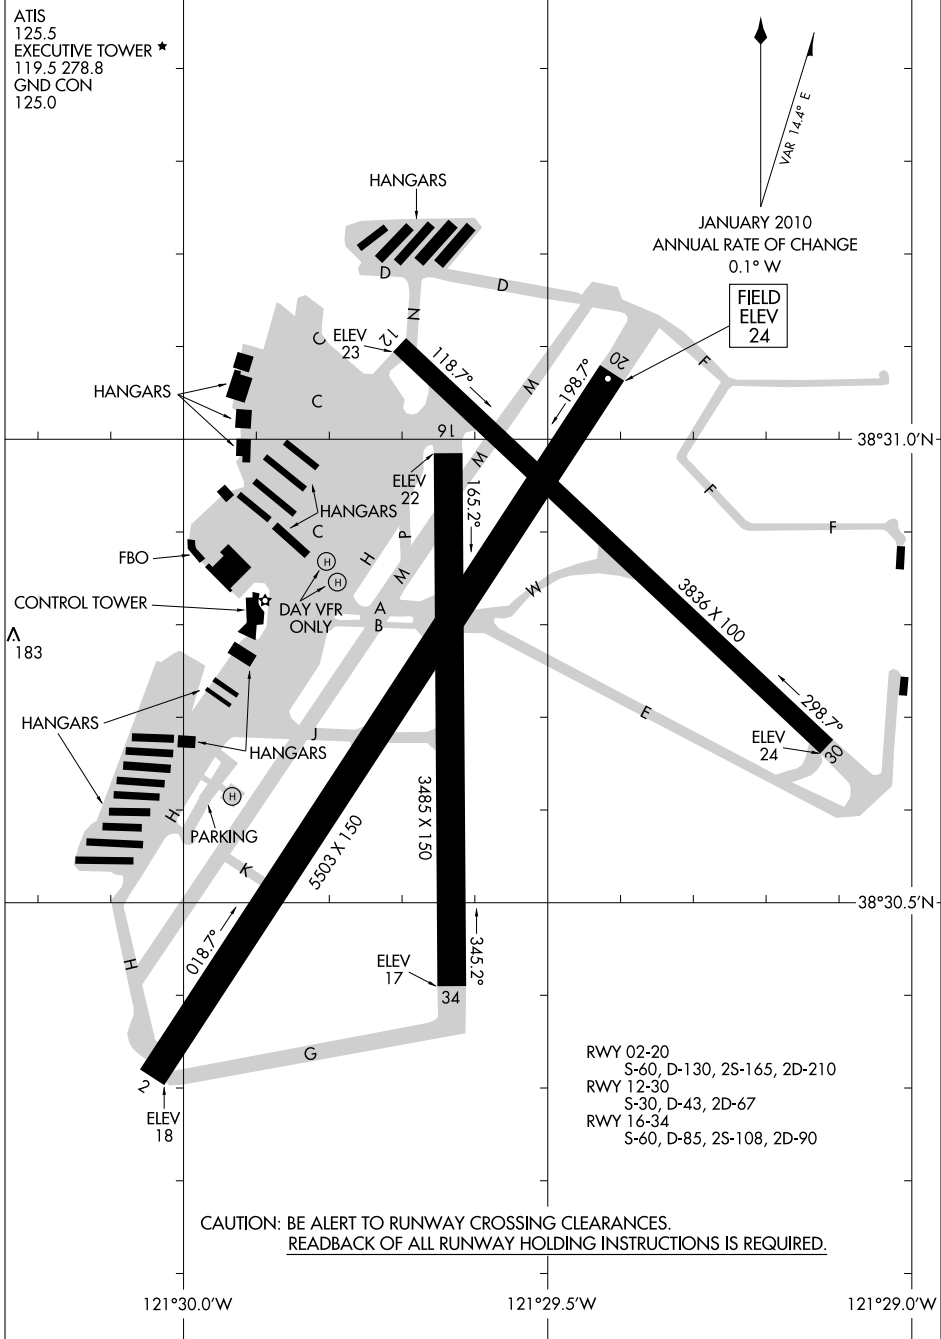

AIRPORT DIAGRAM

AL-358 (FAA)

SACRAMENTO EXECUTIVE (SAC)
SACRAMENTO, CALIFORNIA

AIRPORT DIAGRAM

10210

SACRAMENTO, CALIFORNIA
SACRAMENTO EXECUTIVE (SAC)